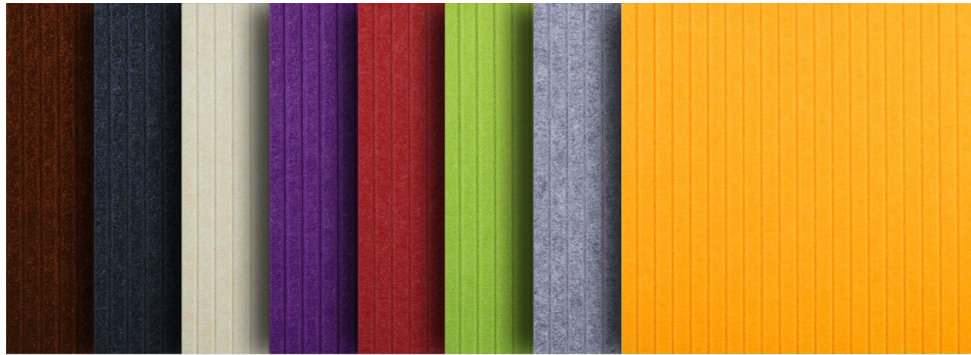

# WAVEBOARD GROOVY SEAM TONE

**Material**

Polyethylene Terephthalate Non-Woven

**Fire Rated**

Fire Rated Class A  
(Tested accordance ASTM E84-2016)

**Weight**

0.28kg/Pcs  
(Size 400mm x 400mm x 9mm)

**NRC**