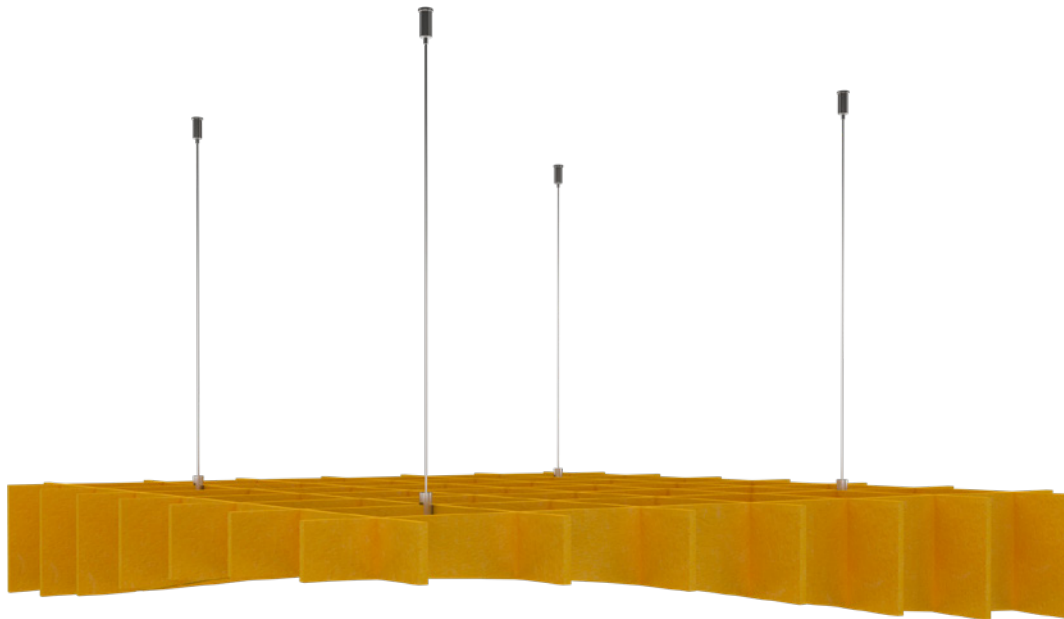

WaveBoard® 3Contour

Data Sheet

Material

Face: Polyethylene Terephthalate Non-Woven

Functionality

Absorption

Dimension

1200mm X 1200mm X 100mm

Color Options

Weight

WaveBoard® 3Contour Basic	: 5kg/Pcs
WaveBoard® 3Contour Conveca	: 5kg/Pcs
WaveBoard® 3Contour Round-O	: 5kg/Pcs
WaveBoard® 3Contour WaveX	: 5kg/Pcs

NRC

0.8 (Tested accordance ISO 354:2003)